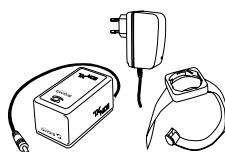

- Alkaline battery type LR1 - 10 pcs. pack

POWER PACKET

Ref. No. 00349

- For MICRO - 10 pcs. CR 2032
- Ref. No. 00342
- For MICRO - SINGLE CR 2032

IION

Ref. No. 17180

- For KARMA EVO/POWERLED EVO/SILED XTREME
- Li-Ion rechargeable battery

IION PRO-SET

Ref. No. 17181

- IION + IION charger
- IION bracket

IION XL

Ref. No. 17182

- For KARMA EVO/POWERLED EVO/SILED XTREME
- Li-Ion rechargeable battery

IION XL PRO-SET

Ref. No. 17183

- IION XL + IION charger
- IION bracket

IION SILED XTREME ADAPTER SET

Ref. No. 17170

- For SILED XTREME
- Charger for IION
- SILED XTREME adapter cable

IION/IION XL CHARGER

Ref. No. 17420

- Charger for IION/IION XL Li-Ion batteries
- Charging time approx. 2.5 - 5 h