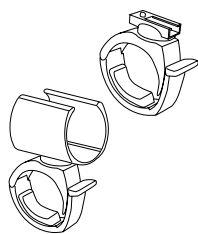

MOUNTING

- → For POWERLED EVO/
  KARMA EVO/KARMA/
  QUADRO X/QUADRO

Ref. No. 17520

1. → For KALMIT
2. Ref. No. 17560